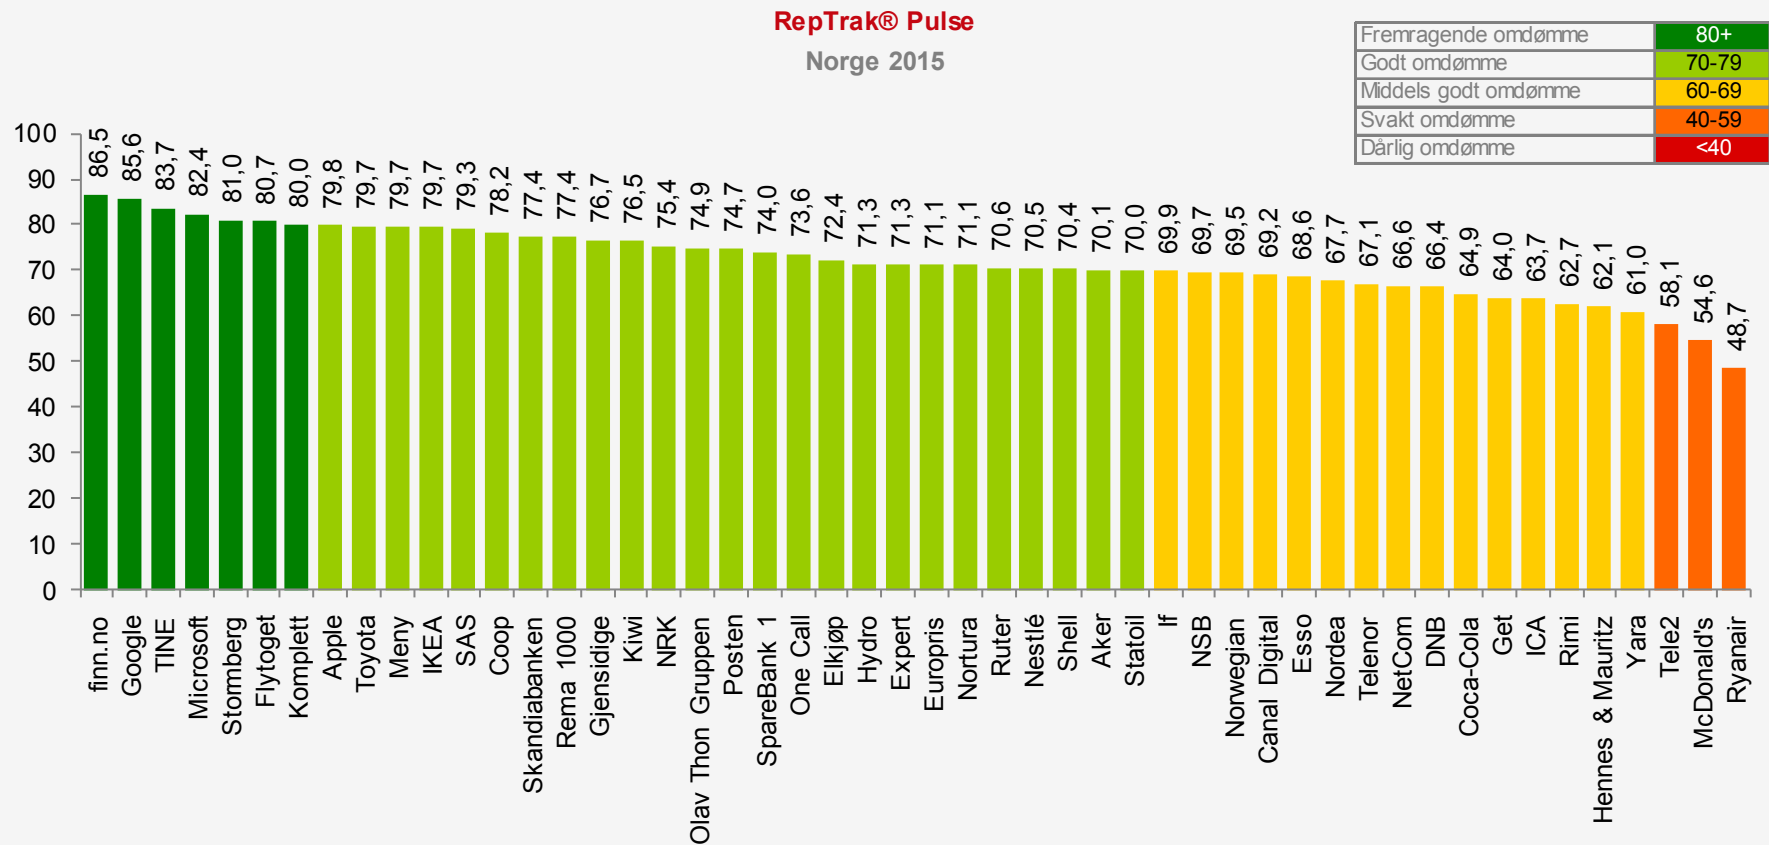

RepTrak® Pulse-rangering

▪ Norge 2015

n = 10.895